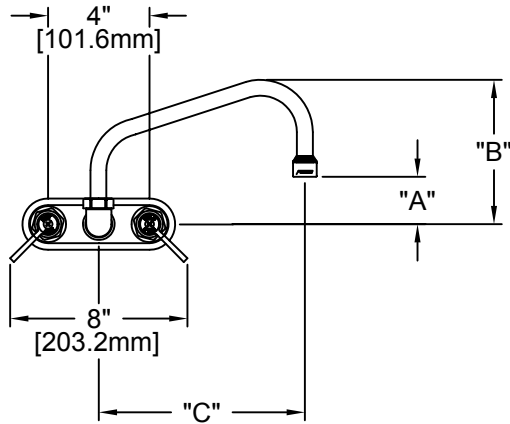

APPLICATION:

PRODUCT NAME:

4" C/C BACKSPLASH FAUCET

JOB NAME:

_____ SPECIAL CONFIGURATION
CHECK BASE MODEL AND OPTIONS

QUANTITY:

ITEM NO.

MODEL:

- 3610 W/6" SWING SPOUT
- 3611 W/8" SWING SPOUT
- 3612 W/10" SWING SPOUT
- 3613 W/12" SWING SPOUT
- 3614 W/14" SWING SPOUT
- 1783 W/16" SWING SPOUT

OPTIONS OR MODIFICATIONS:

- SUPPLY LINES (24" OR 36") CIRCLE LENGTH
- DJ SUB-ASSY (7-1/4" OR 13") CIRCLE LENGTH
- ELBOWS
- HANDLES (CROSS OR WRIST) CIRCLE STYLE
- VANDAL RESISTANT KIT
- OTHER _____

FEATURES:

- * 4" C/C BACKSPLASH
- * SWIVELLING SEAT DISKS
- * HOT SIDE STEM - RIGHT HAND
- * COLD SIDE STEM - LEFT HAND
- * STAINLESS STEEL SEATS
- * STAINLESS STEEL SEAT SCREWS
- * STAINLESS STEEL HANDLE SCREWS
- * 1/2" SLIP JOINT

SYSTEM LIMITS

- * TEMP: 40°F MIN. TO 140°F MAX.
- * PRESSURE 200 PSI MAX. STATIC
- * 2.20 GPM AT 80 PSI

SHIPPING WEIGHT

- * 4.25 LBS

MODEL	DIM "A"	DIM "B"	DIM "C"
3610	2" [50.8mm]	5-3/8" [136.5mm]	6" [152.4mm]
3611	2-1/4" [57.2mm]	6" [152.4mm]	8" [203.2mm]
3612	2-7/8" [73.0mm]	6-1/2" [165.1mm]	10" [254.0mm]
3613	3-1/8" [79.4mm]	6-3/4" [171.5mm]	12" [304.8mm]
3614	4-1/8" [104.8mm]	7-3/4" [196.9mm]	14" [355.6mm]
1783	4-7/8" [123.8mm]	8-3/4" [222.3mm]	16" [406.4mm]